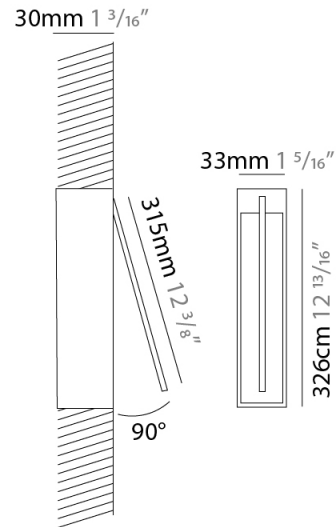

PROJECT
TYPE
SPECIFIER
QUANTITY
DATE

SPILLO 1 ROD RECESSED

D46005-

base number
Color   Finish
Temperature   Options

1. To build a product code in our configurator select the specify button on the base model # product page
2. To build a manual product code on this datasheet choose from the options listed below in blue font and add the suffix to the base model #

GENERAL

Series: Spillo
Subseries: Spillo 1 Rod
Brand: Icone
Division: Design
Mounting Type: Recessed
Mounting Location: Wall
Subcategory: Ambient

PHYSICAL

Shape: Rectangle
Width (mm): 33
Width (in): 1 ⁵/₁₆
Height (mm): 326
Height (in): 12 ¹³/₁₆
Min. Recessing Depth (mm): 30
Min. Recessing Depth (in): 1 ³/₁₆
Light Distribution: Adjustable
Fixture Finish: WHI / BLK / CHR / BGD
Fixture Material: Brass

ELECTRICAL

Lamp Type: LED
Total Output Wattage (W): 3.96
Dimming: 0-10V Dimming
Driver Included: No
Driver Location: Remote
Driver Type: Constant Voltage - 120 / 277Vac
Driver Class: Class 2
Input Voltage (V): 120 - 277
Output Voltage (V): 12
Upon Request: (Not included, see components) 0-10Vdc dimming / 277Vac

LED

Color Temperature (°K): 2700 / 3000
Nominal Lumen (lm): 330
CRI: >90 CRI
Lamp Life (hrs): 50000

OPTICAL

Adjustability: Tilt 120°

RATINGS AND CERTIFICATIONS

Certified By: Certified for North American Standards
IP rating: IP20