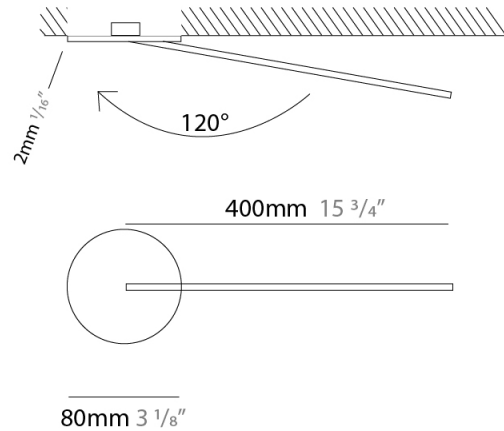

SPILLO 1 ROD ROUND BASE RECESSED

D46022- _____ - _____
base number   Color   Finish
                                         Temperature   Options

1. To build a product code in our configurator select the specify button on the base model # product page
2. To build a manual product code on this datasheet choose from the options listed below in blue font and add the suffix to the base model #

GENERAL

Series: Spillo
Subseries: Spillo 1 Rod Round Base
Brand: Icone
Division: Design
Mounting Type: Recessed
Mounting Location: Wall
Subcategory: Ambient

PHYSICAL

Shape: Rectangle
Width (mm): 50
Width (in): 1 ¹⁵/₁₆
Height (mm): 400
Height (in): 15 ³/₄
Light Distribution: Adjustable
Fixture Finish: WHI / BLK / CHR / BGD
Fixture Material: Brass

ELECTRICAL

Lamp Type: LED
Total Output Wattage (W): 4.8
Dimming: 0-10V Dimming
Driver Included: No
Driver Location: Remote
Driver Type: Constant Voltage - 120Vac
Driver Class: Class 2
Input Voltage (V): 120
Output Voltage (V): 12
Upon Request: (Not included, see components) 0-10Vdc dimming / 277Vac

LED

Color Temperature (°K): 2700 / 3000
Nominal Lumen (lm): 440
CRI: >90 CRI
Lamp Life (hrs): 50000

OPTICAL

Adjustability: Tilt 120°

RATINGS AND CERTIFICATIONS

Certified By: Certified for North American Standards
IP rating: IP20