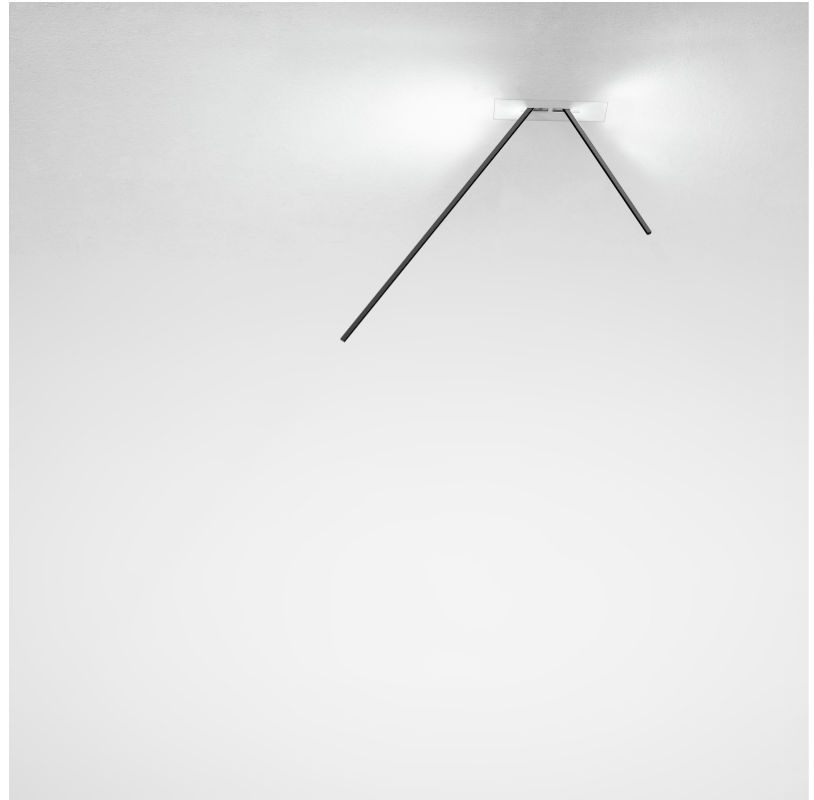

PROJECT	_____
TYPE	_____
SPECIFIER	_____
QUANTITY	_____
DATE	_____

SPILLO 2 ROD RECESSED

D46029- _____ - _____

base number   Color   Finish
_____   Temperature   Options

1. To build a product code in our configurator select the specify button on the base model # product page
2. To build a manual product code on this datasheet choose from the options listed below in blue font and add the suffix to the base model #

GENERAL

Series: Spillo
Subseries: Spillo 2 Rod
Brand: Icone
Division: Design
Mounting Type: Recessed
Mounting Location: Ceiling
Subcategory: Ambient

PHYSICAL

Shape: Rectangle
Length (mm): 50
Length (in): 1 ¹⁵/₁₆
Width (mm): 600
Width (in): 23 ⁵/₆
Height (mm): 400
Height (in): 15 ³/₄
Light Distribution: Adjustable
Fixture Finish: WHI / BLK / CHR / BGD
Fixture Material: Brass

ELECTRICAL

Lamp Type: LED
Total Output Wattage (W): 7.44
Dimming: 0-10V Dimming
Driver Included: No
Driver Location: Remote
Driver Type: Constant Voltage - 120Vac
Driver Class: Class 2
Input Voltage (V): 120 - 277
Output Voltage (V): 12
Upon Request: (Not included, see components) 0-10Vdc dimming / 277Vac

LED

Color Temperature (°K): 2700 / 3000
Nominal Lumen (lm): 660
CRI: >90 CRI
Lamp Life (hrs): 50000

OPTICAL

Adjustability: Tilt 90°

RATINGS AND CERTIFICATIONS

Certified By: Certified for North American Standards
IP rating: IP20