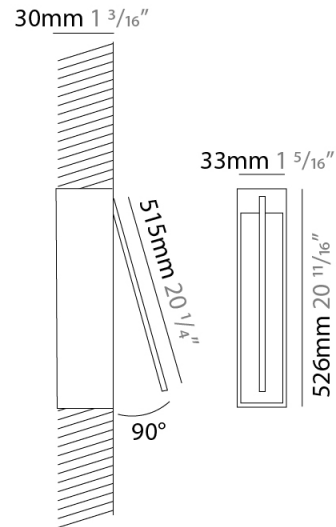

PROJECT
TYPE
SPECIFIER
QUANTITY
DATE

SPILLO 1 ROD RECESSED

D46007- -

base number   Color   Finish
Temperature   Options

1. To build a product code in our configurator select the specify button on the base model # product page
2. To build a manual product code on this datasheet choose from the options listed below in blue font and add the suffix to the base model #

GENERAL

Series: Spillo
Subseries: Spillo 1 Rod
Brand: Icone
Division: Design
Mounting Type: Recessed
Mounting Location: Wall
Subcategory: Ambient

PHYSICAL

Shape: Rectangle
Width (mm): 33
Width (in): 1 ⁵/₁₆
Height (mm): 526
Height (in): 20 ¹¹/₁₆
Min. Recessing Depth (mm): 30
Min. Recessing Depth (in): 1 ³/₁₆
Light Distribution: Adjustable
Fixture Finish: WHI / BLK / CHR / BGD
Fixture Material: Brass

ELECTRICAL

Lamp Type: LED
Total Output Wattage (W): 6.6
Dimming: 0-10V Dimming
Driver Included: No
Driver Location: Remote
Driver Type: Constant Voltage - 120 / 277Vac
Driver Class: Class 2
Input Voltage (V): 120 - 277
Output Voltage (V): 12
Upon Request: (Not included, see components) 0-10Vdc dimming / 277Vac

LED

Color Temperature (°K): 2700 / 3000
Nominal Lumen (lm): 550
CRI: >90 CRI
Lamp Life (hrs): 50000

OPTICAL

Adjustability: Tilt 120°

RATINGS AND CERTIFICATIONS

Certified By: Certified for North American Standards
IP rating: IP20