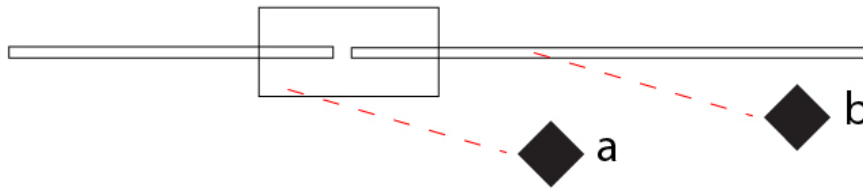

SPILLO 2 ROD RECESSED

D46030-

PROJECT

TYPE

SPECIFIER

QUANTITY

DATE

D