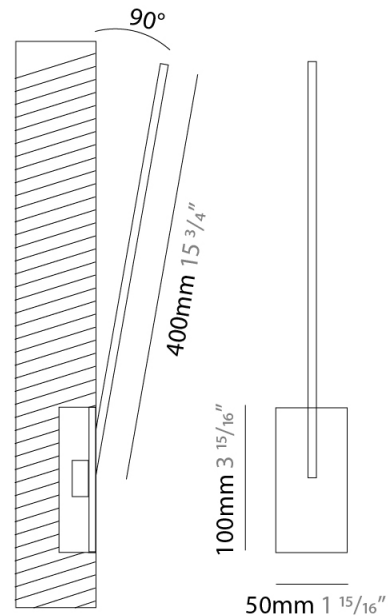

PROJECT
TYPE
SPECIFIER
QUANTITY
DATE

SPILLO 1 ROD RECESSED

D46014- -
base number   Color   Finish
                         Temperature   Options

1. To build a product code in our configurator select the specify button on the base model # product page
2. To build a manual product code on this datasheet choose from the options listed below in blue font and add the suffix to the base model #

GENERAL

Series: Spillo
Subseries: Spillo 1 Rod
Brand: Icone
Division: Design
Mounting Type: Recessed
Mounting Location: Wall
Subcategory: Ambient

PHYSICAL

Shape: Rectangle
Width (mm): 50
Width (in): 1 15/16
Height (mm): 400
Height (in): 15 3/4
Light Distribution: Adjustable
Fixture Finish: WHI / BLK / CHR / BGD
Fixture Material: Brass

ELECTRICAL

Lamp Type: LED
Total Output Wattage (W): 4.8
Dimming: 0-10V Dimming
Driver Included: No
Driver Location: Remote
Driver Type: Constant Voltage - 120Vac
Driver Class: Class 2
Input Voltage (V): 120
Output Voltage (V): 12
Upon Request: (Not included, see components) 0-10Vdc dimming / 277Vac

LED

Color Temperature (°K): 2700 / 3000
Nominal Lumen (lm): 440
CRI: >90 CRI
Lamp Life (hrs): 50000

OPTICAL

Adjustability: Tilt 120°

RATINGS AND CERTIFICATIONS

Certified By: Certified for North American Standards
IP rating: IP20