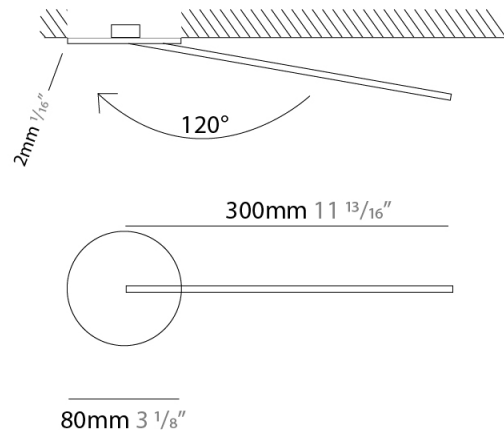

SPILLO 1 ROD RECESSED

D46021- _____ - _____
base number   Color   Finish
                         Temperature   Options

1. To build a product code in our configurator select the specify button on the base model # product page
2. To build a manual product code on this datasheet choose from the options listed below in blue font and add the suffix to the base model #

GENERAL

Series: Spillo
Subseries: Spillo 1 Rod
Brand: Icone
Division: Design
Mounting Type: Recessed
Mounting Location: Wall
Subcategory: Ambient

PHYSICAL

Shape: Rectangle
Width (mm): 50
Width (in): 1 ¹⁵/₁₆
Height (mm): 300
Height (in): 11 ¹³/₁₆
Light Distribution: Adjustable
Fixture Finish: WHI / BLK / CHR / BGD
Fixture Material: Brass

ELECTRICAL

Lamp Type: LED
Total Output Wattage (W): 3.96
Dimming: 0-10V Dimming
Driver Included: No
Driver Location: Remote
Driver Type: Constant Voltage - 120 / 277Vac
Driver Class: Class 2
Input Voltage (V): 120 - 277
Output Voltage (V): 12
Upon Request: (Not included, see components) 0-10Vdc dimming / 277Vac

LED

Color Temperature (°K): 2700 / 3000
Nominal Lumen (lm): 330
CRI: >90 CRI
Lamp Life (hrs): 50000

OPTICAL

Adjustability: Tilt 120°

RATINGS AND CERTIFICATIONS

Certified By: Certified for North American Standards
IP rating: IP20