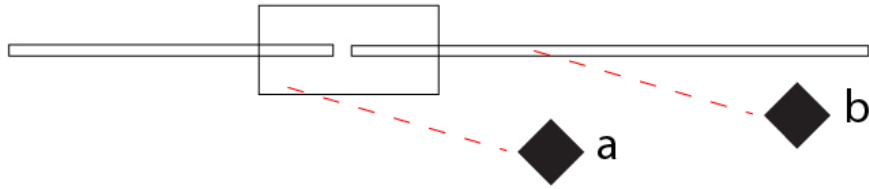

SPILO 2 ROD RECESSED

D46029-

PROJECT

TYPE

SPECIFIER

QUANTITY

DATE

D