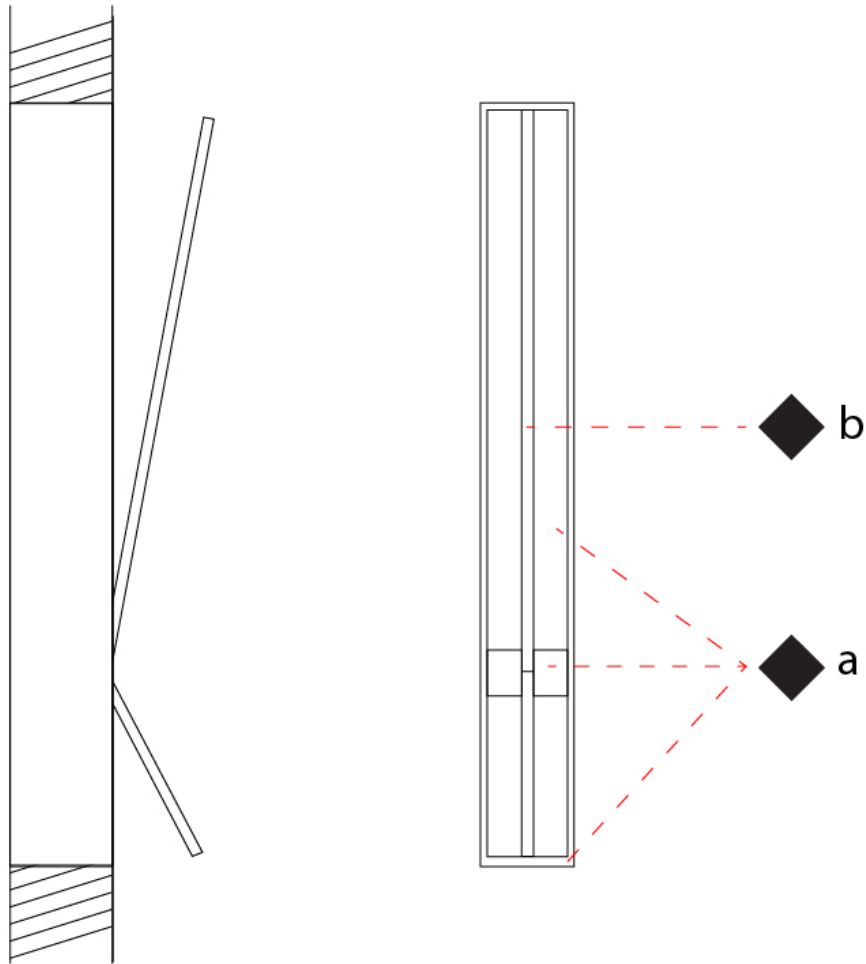

SPILLO 2 ROD RECESSED

D46027-

PROJECT
TYPE
SPECIFIER
QUANTITY
DATE

D