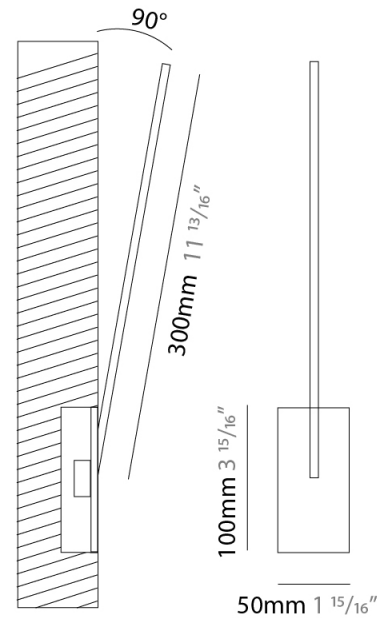

PROJECT
TYPE
SPECIFIER
QUANTITY
DATE

SPILLO 1 ROD RECESSED

D46013- -
base number   Color   Finish
                         Temperature   Options

1. To build a product code in our configurator select the specify button on the base model # product page
2. To build a manual product code on this datasheet choose from the options listed below in blue font and add the suffix to the base model #

GENERAL

Series: Spillo
Subseries: Spillo 1 Rod
Brand: Icone
Division: Design
Mounting Type: Recessed
Mounting Location: Wall
Subcategory: Ambient

PHYSICAL

Shape: Rectangle
Width (mm): 50
Width (in): 1 15/16
Height (mm): 300
Height (in): 11 13/16
Light Distribution: Adjustable
Fixture Finish: WHI / BLK / CHR / BGD
Fixture Material: Brass

ELECTRICAL

Lamp Type: LED
Total Output Wattage (W): 3.96
Dimming: 0-10V Dimming
Driver Included: No
Driver Location: Remote
Driver Type: Constant Voltage - 120 / 277Vac
Driver Class: Class 2
Input Voltage (V): 120 - 277
Output Voltage (V): 12
Upon Request: (Not included, see components) 0-10Vdc dimming / 277Vac

LED

Color Temperature (°K): 2700 / 3000
Nominal Lumen (lm): 330
CRI: >90 CRI
Lamp Life (hrs): 50000

OPTICAL

Adjustability: Tilt 120°

RATINGS AND CERTIFICATIONS

Certified By: Certified for North American Standards
IP rating: IP20