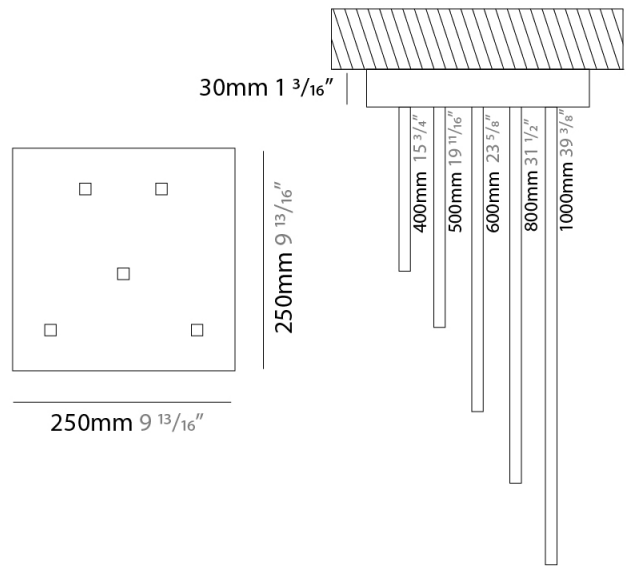

GENERAL

Series: Spillo
 Subseries: Spillo 5 Rod
 Brand: Icone
 Division: Design
 Mounting Type: Recessed
 Mounting Location: Ceiling
 Subcategory: Ambient

PHYSICAL

Shape: Abstract
 Width (mm): 50
 Width (in): 1 ¹⁵/₁₆
 Height (mm): 1000
 Height (in): 39 ³/₈
 Light Distribution: Adjustable
 Fixture Finish: [WHI](#) / [BLK](#) / [CHR](#) / [BGD](#)
 Fixture Material: Brass

LED

Color Temperature (°K): [2700](#) / [3000](#)
 Nominal Lumen (lm): 3850
 CRI: >90 CRI
 Lamp Life (hrs): 50000

OPTICAL

Adjustability: Tilt 120°

RATINGS AND CERTIFICATIONS

Certified By: Certified for North American Standards
 IP rating: IP20